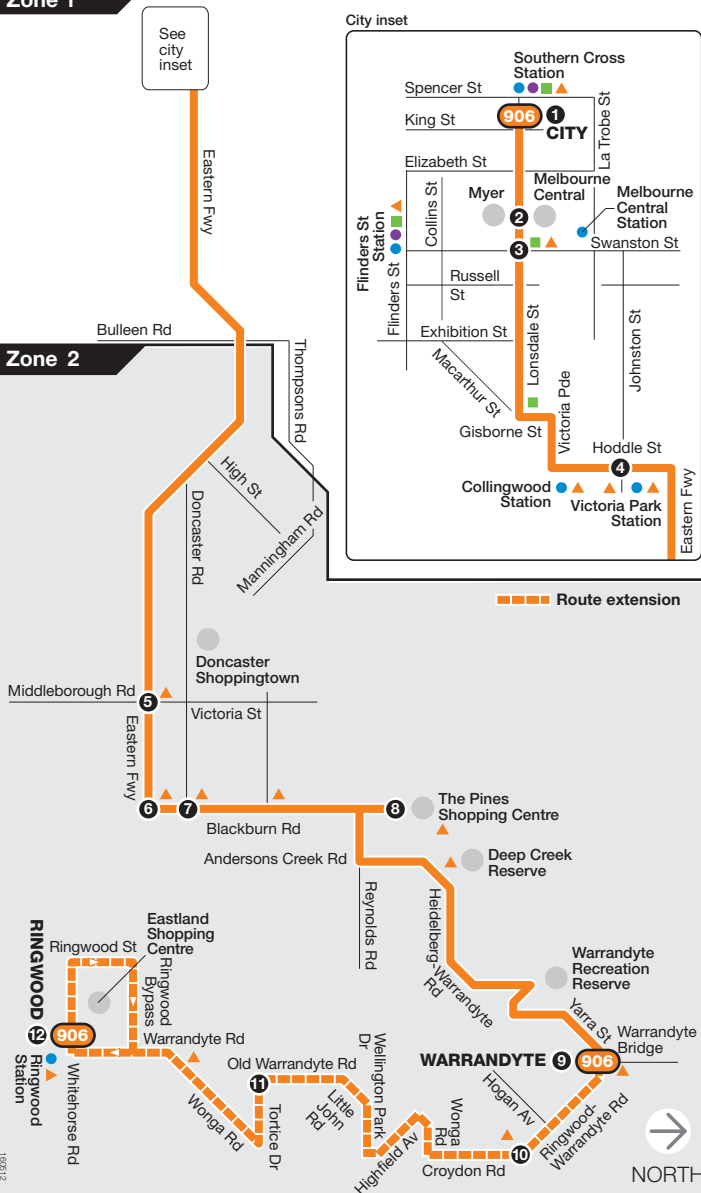

City to Warrandyte

Route 906 via The Pines Shopping Centre

Zone 1

See city inset

City inset

 Route extension

Zone 2

NORTH

Ticketing zones

For more information visit ptv.vic.gov.au or call 1800 800 007 (6am – midnight daily)

MAP NOT TO SCALE