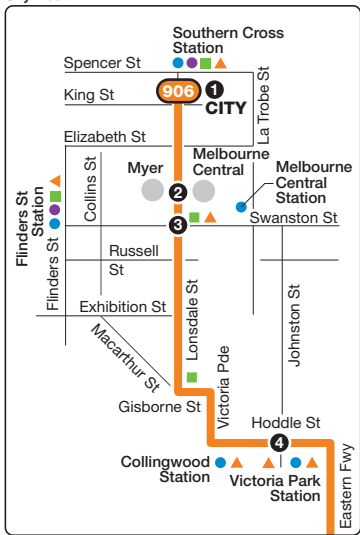

City to Warrandyte

Route 906 via The Pines Shopping Centre

Zone 1

See city inset

City inset

 Route extension

Zone 2

NORTH

Ticketing zones

For more information visit ptv.vic.gov.au or call 1800 800 007 (6am – midnight daily)

MAP NOT TO SCALE